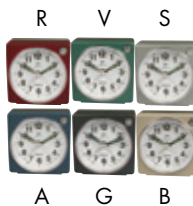

MOVIMENTO CONTINUO SILENZIOSO - SWEEP MOVEMENT

U41704-6CF
dim. cm. 6X6X3,5

Sveglia al quarzo analogica con luce, snooze e suoneria bip-bip. **Movimento continuo silenzioso.**

*Analogue quartz alarm clock with bip-bip alarm, light and snooze. **Sweep movement.***